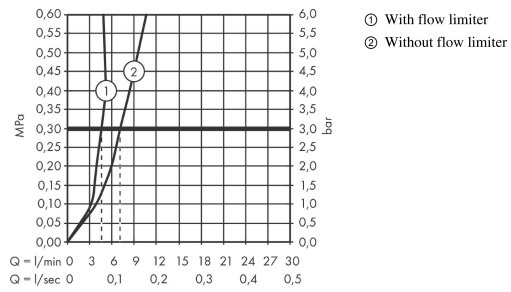

Talis E

Single lever basin mixer 110 CoolStart without waste set

Surfaces: **Chrome** Article Number: **71714000**

Description

product features

- ComfortZone 110
- projection 112 mm
- spray type: normal spray
- maximum flow rate at 3 bar: 5 l/min
- ceramic cartridge
- temperature limitation adjustable
- suitable for continuous flow water heaters
- connection type: G 3/8 connections
- connection dimension: DN15
- cold water in middle position

Technology

Design awards

Product image

Scale drawing

Talis E
Single lever basin mixer 110 CoolStart without waste set
 Surfaces: **Chrome** Article Number: **71714000**

Flowchart

Talis E
Single lever basin mixer 110 CoolStart without waste set
 Surfaces: **Chrome** Article Number: **71714000**