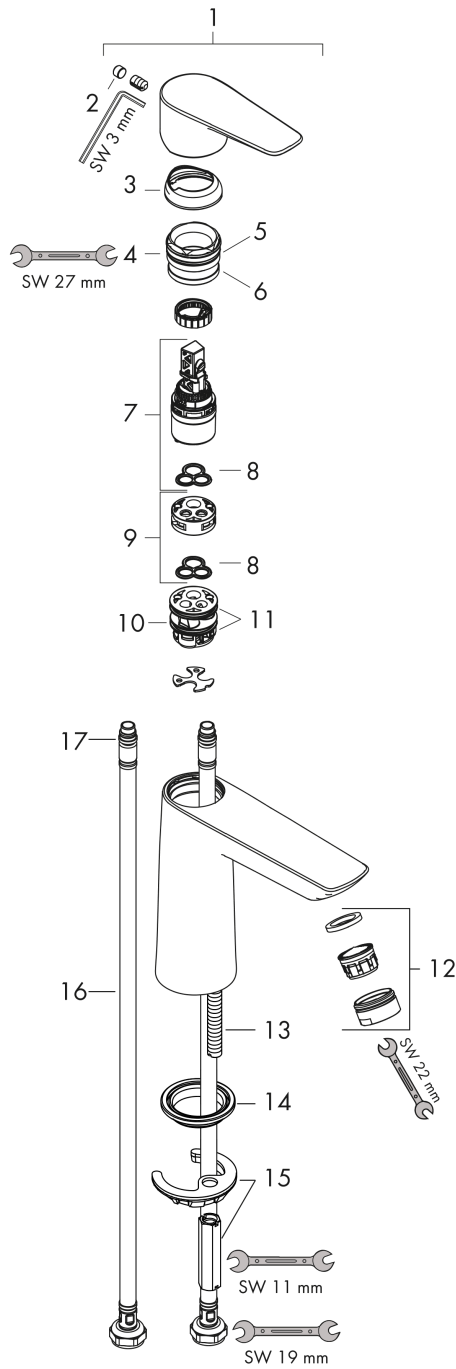

Talis E

Single lever basin mixer 110 CoolStart without waste set

Surfaces: **Chrome** Article Number: **71714000**

Description

product features

- ComfortZone 110
- projection 112 mm
- spray type: normal spray
- maximum flow rate at 3 bar: 5 l/min
- ceramic cartridge
- temperature limitation adjustable
- suitable for continuous flow water heaters
- connection type: G 3/8 connections
- connection dimension: DN15
- cold water in middle position

Technology

Design awards

Product image

Scale drawing

Talis E
Single lever basin mixer 110 CoolStart without waste set
 Surfaces: **Chrome** Article Number: **71714000**

Flowchart

Talis E
Single lever basin mixer 110 CoolStart without waste set
 Surfaces: **Chrome** Article Number: **71714000**

Exploded Drawing

Year of production: >05/17

Talis E**Single lever basin mixer 110 CoolStart without waste set**Surfaces: **Chrome** Article Number: **71714000****Spare part list**

Year of production: >05/17

Pos.	Description	Article Number	Price	PU
1	handle	92688000	-	1
2	screw cover	95704000	-	1
3	flange	92625000	-	1
4	nut	92689000	-	1
5	O-ring 25x1,5	98146000	-	1
6	O-ring 27x1,5	92527000	-	1
7	cartridge, assy	97685000	-	1
8	seal	98865000	-	1
9	adapter for cartridge	92628000	-	1
10	adapter for cartridge	95975000	-	1
11	O-ring 23x2	98398000	-	1
12	aerator M24x1 (5 l/min)	13185000	-	1
13	screw M8 x 68	97736000	-	1
14	seal	97608000	-	1
15	fixing set	96016000	-	1
16	connection hose 450 mm M8x0,75 G3/8	97206000	-	1
17	O-ring 6,6x1,6	93019000	-	1