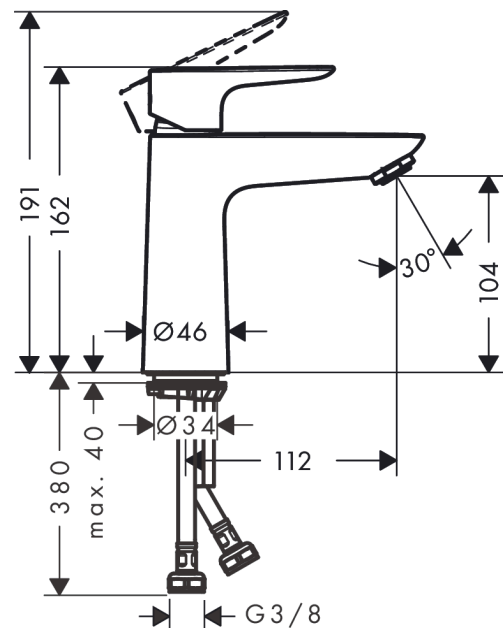

Talis E

Single lever basin mixer 110 CoolStart without waste set

Surfaces: **Chrome** Article Number: **71714000**

Description

product features

- ComfortZone 110
- projection 112 mm
- spray type: normal spray
- maximum flow rate at 3 bar: 5 l/min
- ceramic cartridge
- temperature limitation adjustable
- suitable for continuous flow water heaters
- connection type: G 3/8 connections
- connection dimension: DN15
- cold water in middle position

Technology

Design awards

Product image

Scale drawing

Talis E
Single lever basin mixer 110 CoolStart without waste set
 Surfaces: **Chrome** Article Number: **71714000**

Flowchart

Talis E
Single lever basin mixer 110 CoolStart without waste set
 Surfaces: **Chrome** Article Number: **71714000**

Exploded Drawing

Year of production: >05/17

Talis E**Single lever basin mixer 110 CoolStart without waste set**Surfaces: **Chrome** Article Number: **71714000****Spare part list**

Year of production: >05/17

Pos.	Description	Article Number	Price	PU
1	handle	92688000	-	1
2	screw cover	95704000	-	1
3	flange	92625000	-	1
4	nut	92689000	-	1
5	O-ring 25x1,5	98146000	-	1
6	O-ring 27x1,5	92527000	-	1
7	cartridge, assy	97685000	-	1
8	seal	98865000	-	1
9	adapter for cartridge	92628000	-	1
10	adapter for cartridge	95975000	-	1
11	O-ring 23x2	98398000	-	1
12	aerator M24x1 (5 l/min)	13185000	-	1
13	screw M8 x 68	97736000	-	1
14	seal	97608000	-	1
15	fixing set	96016000	-	1
16	connection hose 450 mm M8x0,75 G3/8	97206000	-	1
17	O-ring 6,6x1,6	93019000	-	1